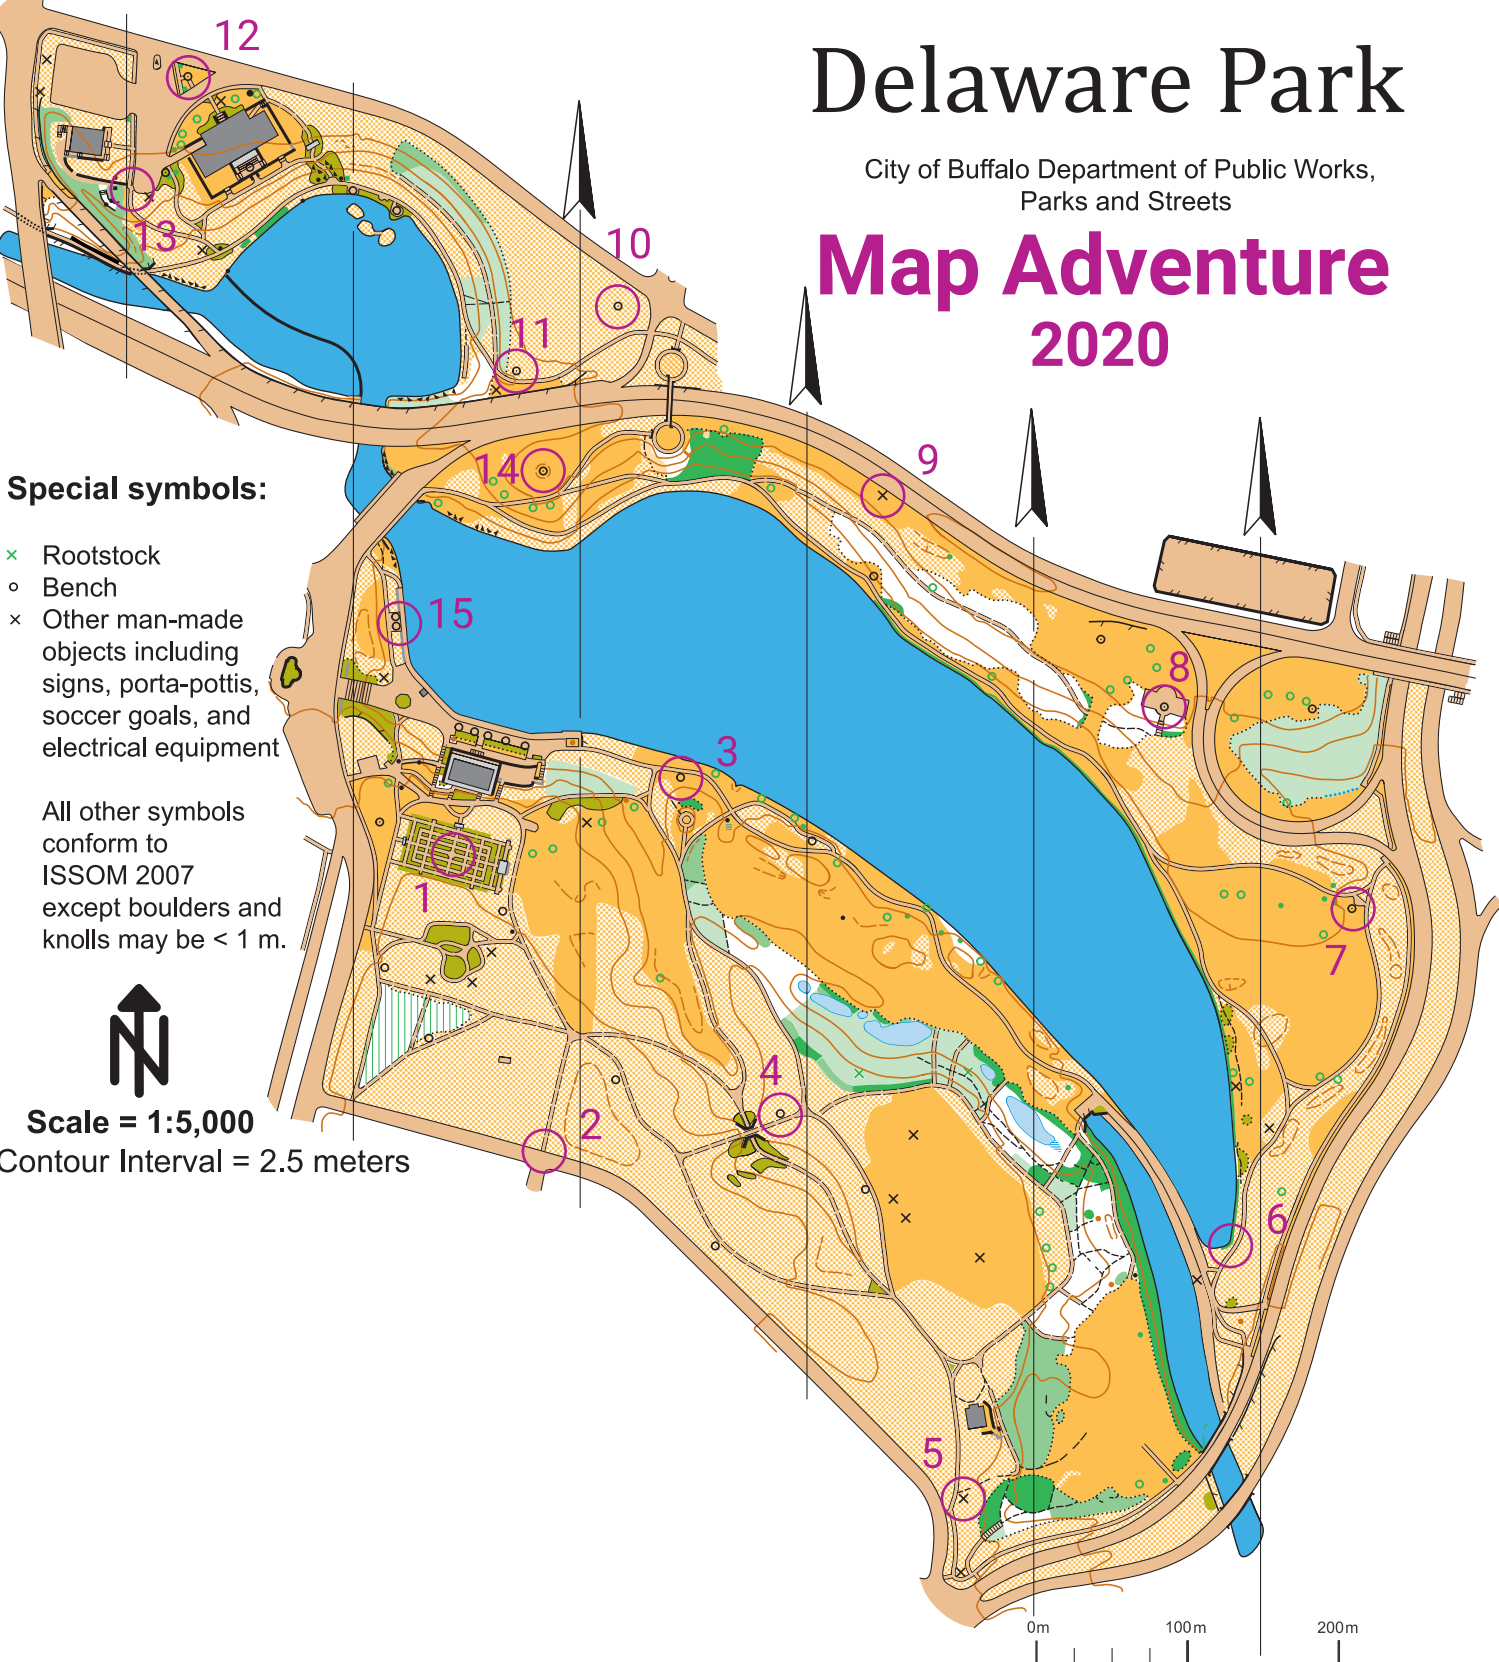

Delaware Park

City of Buffalo Department of Public Works,
Parks and Streets

Map Adventure 2020

Special symbols:

- × Rootstock
- Bench
- × Other man-made objects including signs, porta-pottis, soccer goals, and electrical equipment

All other symbols conform to ISSOM 2007 except boulders and knolls may be < 1 m.

Scale = 1:5,000

Contour Interval = 2.5 meters

Contour data courtesy Federal Emergency Management Agency (FEMA), Sanborn Map Company, Inc. and Medina Consultants. Orthophotos courtesy NYSGIS Clearinghouse.

Cartography by David Cady, 2013. Updated 2020.
map version 20200412
© 2020, Buffalo Orienteering Club
www.buffalo-orienteeing.org