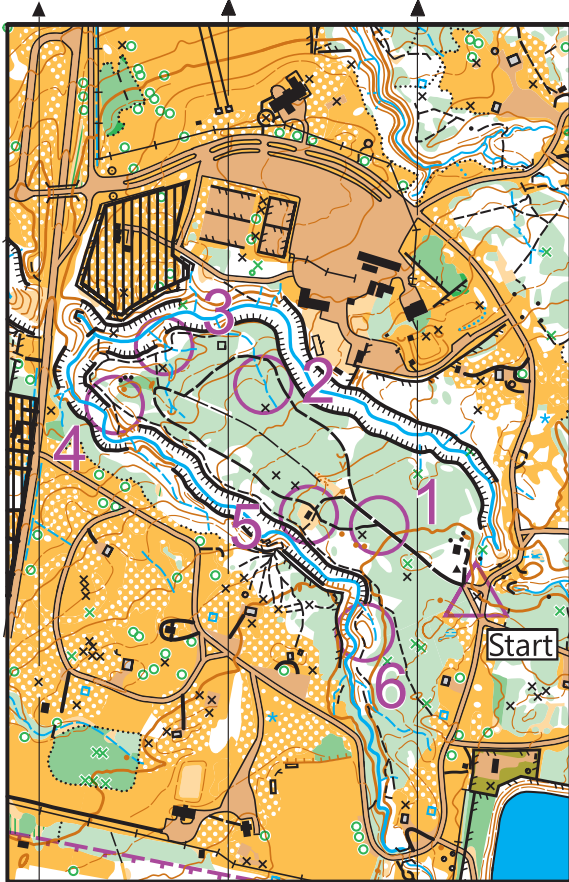

# Chestnut Ridge Park Beginner Permanent Course

MAGNETIC NORTH

0 500m

Scale = 1:10,000 Contour Interval = 5 m

©2021 Buffalo Orienteering Club

## LEGEND

	wide road
	paved area
	small road, vehicle track
	footpath, small footpath
	less distinct footpath
	ride
	fence, uncrossable fence
	ruined fence
	building, open shelter
	ruin, small ruin
	man-made object, cliff, tree stand
	boulders, boulder cluster
	stony ground, rock pile
	pond, uncrossable stream
	small stream, small footbridge,
	intermittent stream
	narrow marsh, spring, well
	marsh: crossable, uncrossable
	diffuse marsh, small marsh
	contour lines, form lines
	gully, dry ditch, earth bank
	depression: large, small; impassable cliff
	knoll, pit, small depression, rootstock
	prominent large tree / small tree or bush
	open land, rough open
	forest: easy (white), slow, difficult, fight
	undergrowth: slow, difficult
	scattered trees: open, rough open
	vegetation boundaries, indistinct
	vegetation boundaries, distinct
	out of bounds
	approximate park boundary

## Control Descriptions

1. Trail Junction

2. Reentrant (small gully)

3. Stream Junction

4. Trail Junction

5. Building - NE side

6. Hilltop