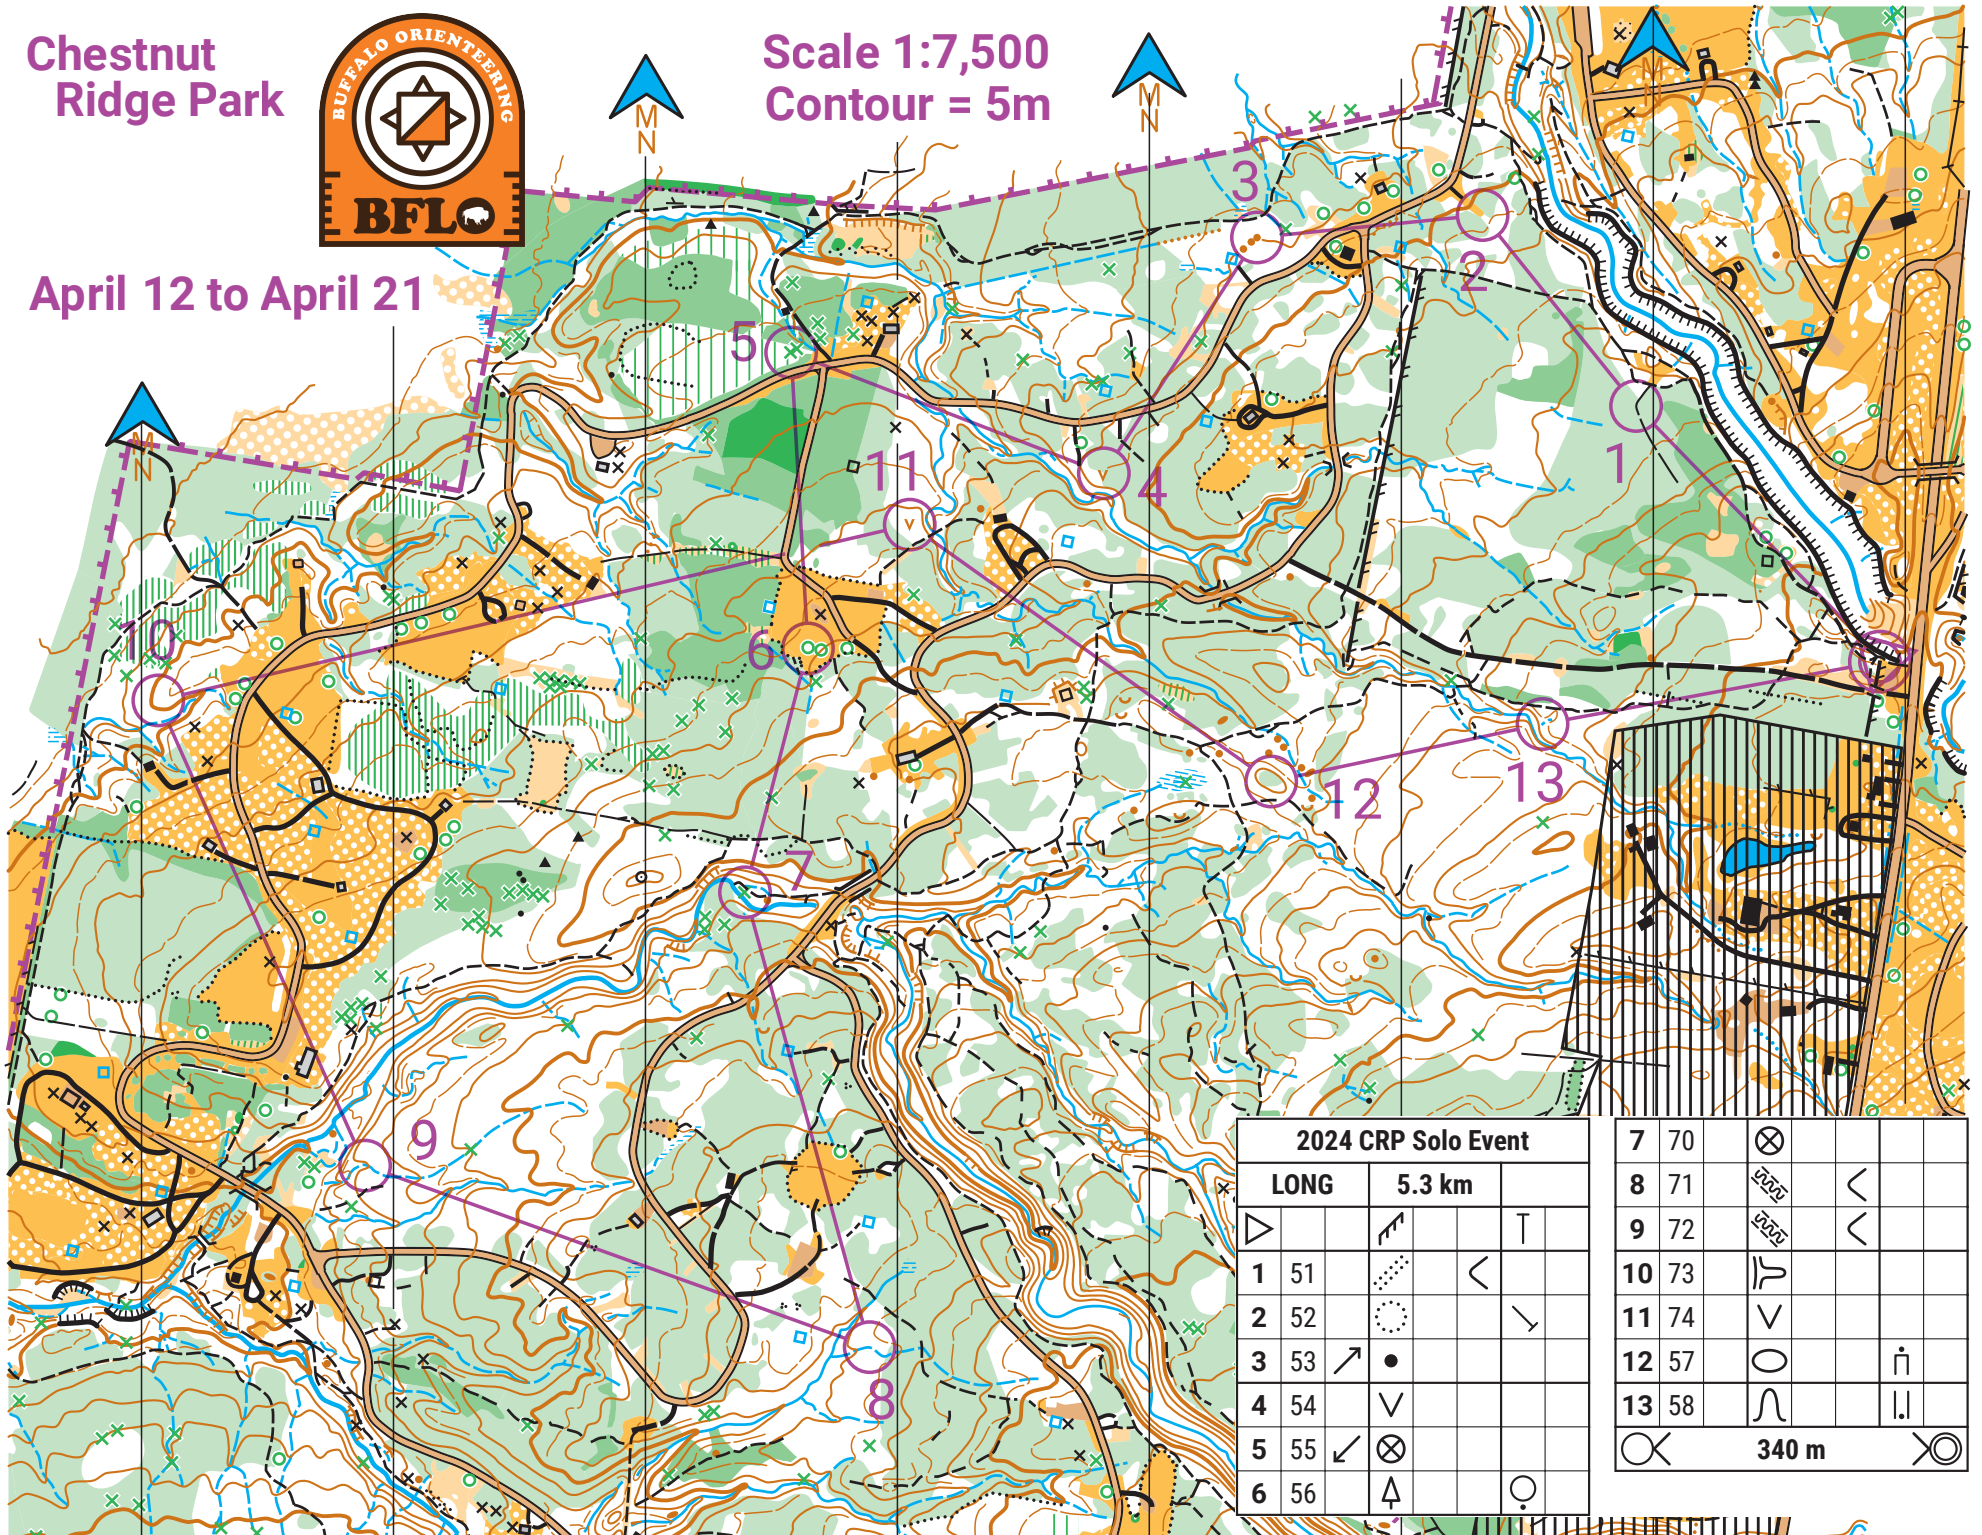

Chestnut Ridge Park

Scale 1:7,500
Contour = 5m

April 12 to April 21

2024 CRP Solo Event			
LONG	5.3 km		
1	51		<
2	52		∨
3	53		•
4	54	∨	
5	55		⊗
6	56	↑	○

7	70	⊗		
8	71		<	
9	72		<	
10	73			
11	74	∨		
12	57	○		↑
13	58			
			340 m	